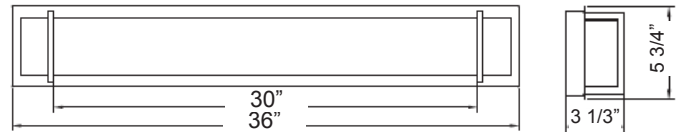

Selection:

This is LED Vanity Model Ideal for office, Retail Store, Showroom, Residential applications and Damp environment lighting applications.

**36"(W) x 5 3/4"(H)**