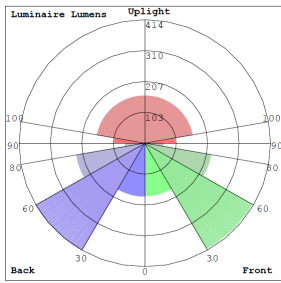

Photometrics: LVA-36-MCT5-BN

BUD Rating: B1-U3-G1