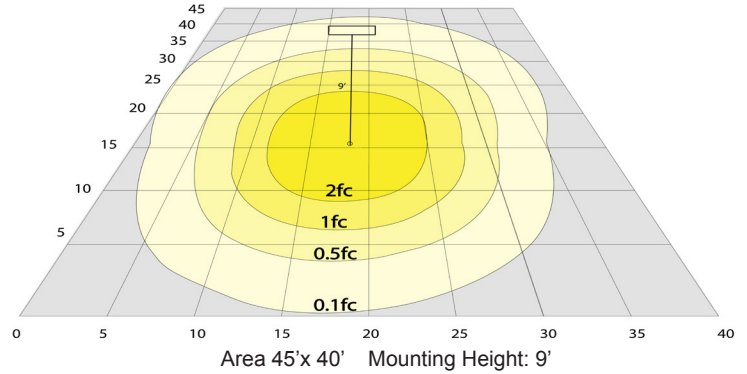

Other Views:

Performance Table: LVA-36-MCT5-BN

MODEL NO.	Wattage	Voltage	Lumens	Color Temp.	BUG Rating	LPW
LVA-36-MCT5-BN	24W	120V	2100LM	2700K 3000K 3500K 4000K 5000K	B1-U3-G1	88

Sample Ordering

Model   Size   Color Temp.   Housing

LVA - 36 - MCT5 - BN

Factory-Installed Options:

Blank = No Option For Accessories

OPT-EM-FM1INT= INTERNAL EMERGENCY BACKUP BATTERY

FACTORY-INSTALLED OPTIONS:

Example:

1. LVA-36-MCT5-BN
OPT-EM-FM1INT

(For LVA 24W MCT5 fixture 120-277V)
(INTERNAL EMERGENCY BACKUP BATTERY)

2. LVA-36-MCT5-BN

(For LVA 24W MCT5 fixture 120-277V)

Other Model: LVA-24-MCT5-BN